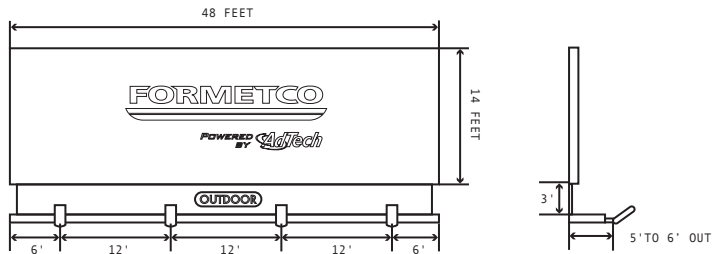

PLACEMENT GUIDE FOR THE LEDWAY® LUMINAIRE BY CREE®

This guide is designed to apply to the LedWay® LED Billboard Luminaire. These are recommended to achieve optimal coverage.

14' x 48' BULLETIN

Recommended: Install each fixture approximately 3 feet down from the base of the copy and 5 feet from the face. Space each fixture according to the diagram to the right.

10' 6" x 36' BULLETIN

Recommended: Install each fixture approximately 3 feet down from the base of the copy and 5 feet from the face. Space each fixture according to the diagram on the right.

20' x 60' BULLETIN

Recommended: Install each fixture approximately 3 feet down from the base of the copy and 5 feet from the face. Space each fixture according to the diagram on the right.

POSTER PANEL

Recommended: Install each fixture approximately 1 to 3 feet down from the base of the copy and 3 to 5 feet out from the face. Space one single fixture in the center of the face. Use the optional conduit arm to lower the fixture further from the copy.