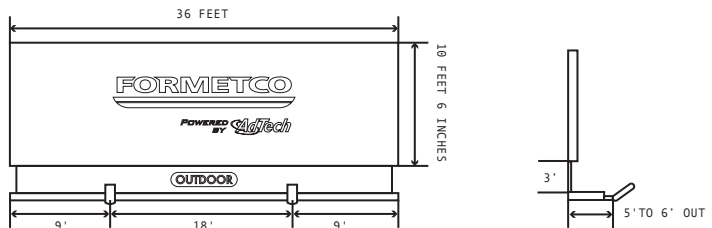

PLACEMENT GUIDE FOR THE LEDWAY® LUMINAIRE BY CREE®

This guide is designed to apply to the LedWay® LED Billboard Luminaire. These are recommended to achieve optimal coverage.

14' x 48' BULLETIN

Recommended: Install each fixture approximately 3 feet down from the base of the copy and 5 feet from the face. Space each fixture according to the diagram to the right.

10' 6" x 36' BULLETIN

Recommended: Install each fixture approximately 3 feet down from the base of the copy and 5 feet from the face. Space each fixture according to the diagram on the right.

20' x 60' BULLETIN

Recommended: Install each fixture approximately 3 feet down from the base of the copy and 5 feet from the face. Space each fixture according to the diagram on the right.

POSTER PANEL

Recommended: Install each fixture approximately 1 to 3 feet down from the base of the copy and 3 to 5 feet out from the face. Space one single fixture in the center of the face. Use the optional conduit arm to lower the fixture further from the copy.