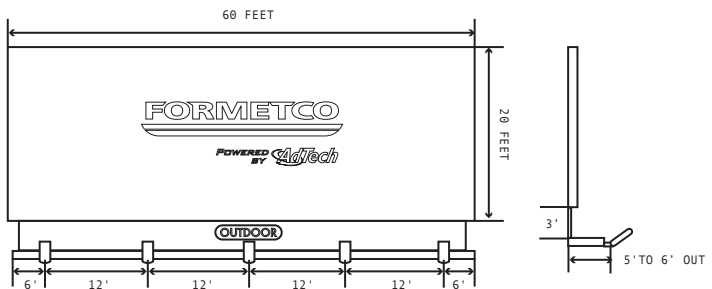

PLACEMENT GUIDE FOR THE LEDWAY® LUMINAIRE BY CREE®

This guide is designed to apply to the LedWay® LED Billboard Luminaire. These are recommended to achieve optimal coverage.

14' x 48' BULLETIN

Recommended: Install each fixture approximately 3 feet down from the base of the copy and 5 feet from the face. Space each fixture according to the diagram to the right.

10' 6" x 36' BULLETIN

Recommended: Install each fixture approximately 3 feet down from the base of the copy and 5 feet from the face. Space each fixture according to the diagram on the right.

20' x 60' BULLETIN

Recommended: Install each fixture approximately 3 feet down from the base of the copy and 5 feet from the face. Space each fixture according to the diagram on the right.

POSTER PANEL

Recommended: Install each fixture approximately 1 to 3 feet down from the base of the copy and 3 to 5 feet out from the face. Space one single fixture in the center of the face. Use the optional conduit arm to lower the fixture further from the copy.