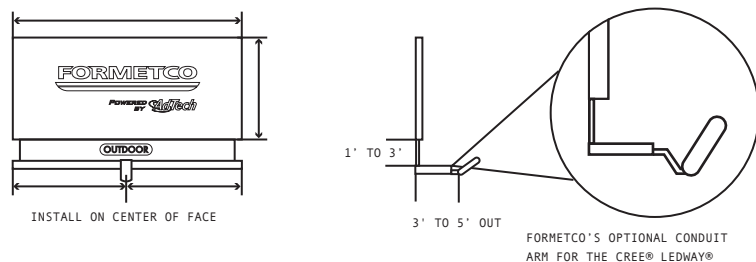

PLACEMENT GUIDE FOR THE LEDWAY® LUMINAIRE BY CREE®

This guide is designed to apply to the LedWay® LED Billboard Luminaire. These are recommended to achieve optimal coverage.

14' x 48' BULLETIN

Recommended: Install each fixture approximately 3 feet down from the base of the copy and 5 feet from the face. Space each fixture according to the diagram to the right.

10' 6" x 36' BULLETIN

Recommended: Install each fixture approximately 3 feet down from the base of the copy and 5 feet from the face. Space each fixture according to the diagram on the right.

20' x 60' BULLETIN

Recommended: Install each fixture approximately 3 feet down from the base of the copy and 5 feet from the face. Space each fixture according to the diagram on the right.

POSTER PANEL

Recommended: Install each fixture approximately 1 to 3 feet down from the base of the copy and 3 to 5 feet out from the face. Space one single fixture in the center of the face. Use the optional conduit arm to lower the fixture further from the copy.